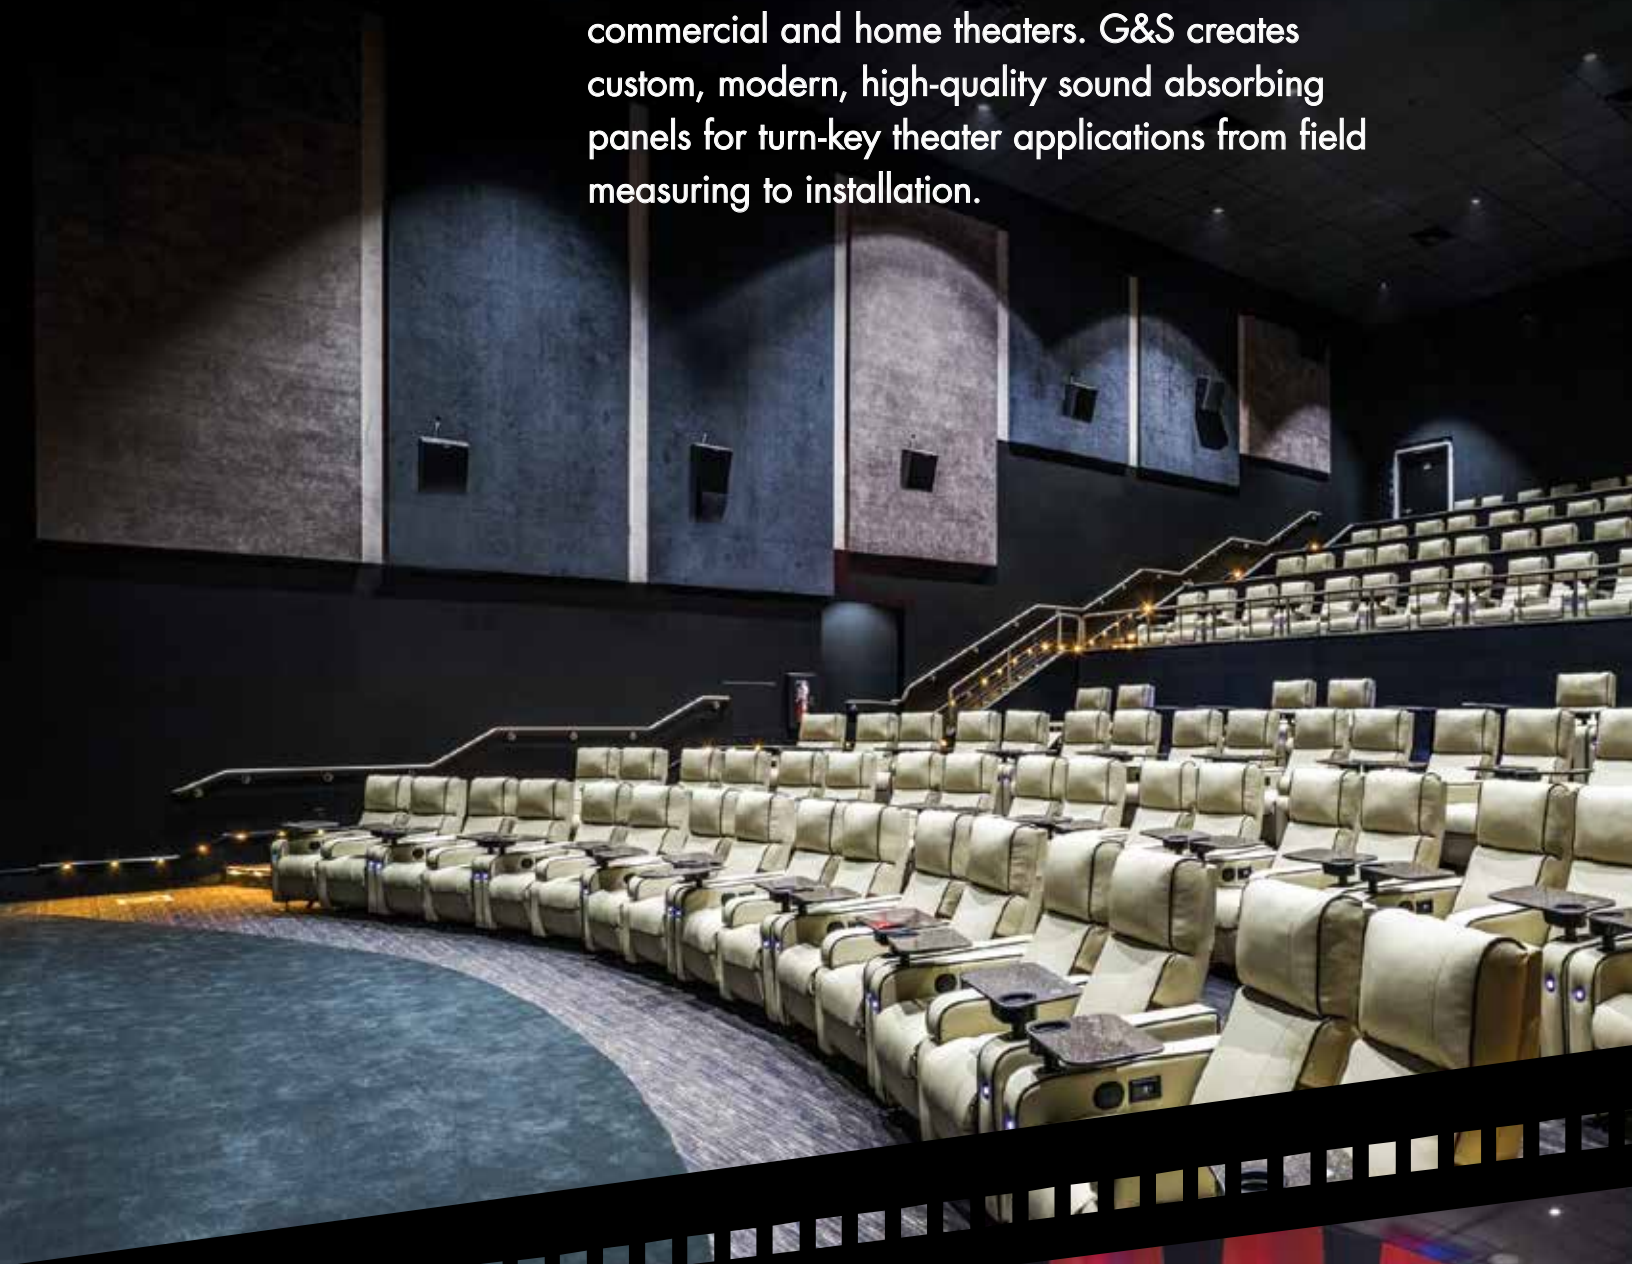

**CINEMA ACOUSTICS**

Golterman & Sabo

*Controlling Sound Beautifully*

For over 30 years, G&S Cinema Acoustics has worked with owners, architects and designers in the theater industry to produce unique and economic sound absorption applications for both commercial and home theaters. G&S creates custom, modern, high-quality sound absorbing panels for turn-key theater applications from field measuring to installation.

# SUPERSCREEN *DLX*